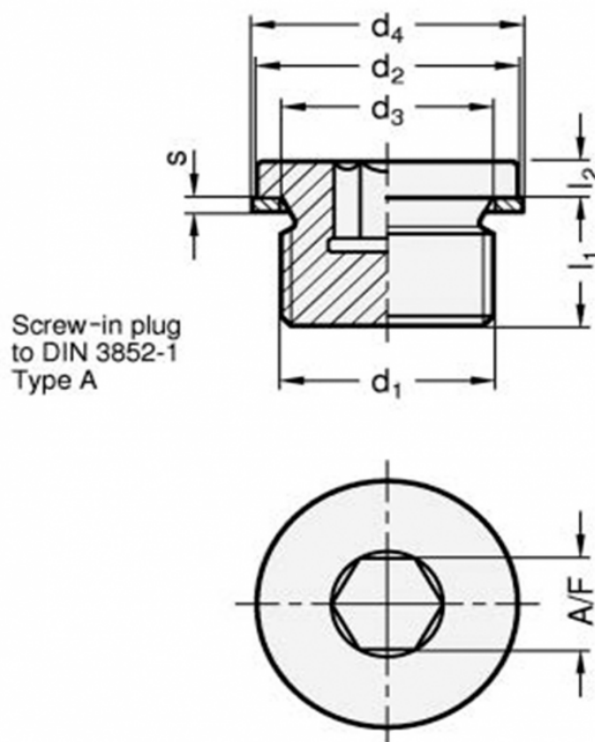

Article number: 20908STM81A

Description: E+G Threaded plug DIN 908-ST-M8x1-A

Measures

A/F	= 4
d1	= M8x1
d2	= 12
d3	= 8.3
d4	= 11.5
l1	= 8
l2	= 3
s	= 1

Weight in (g) = 4